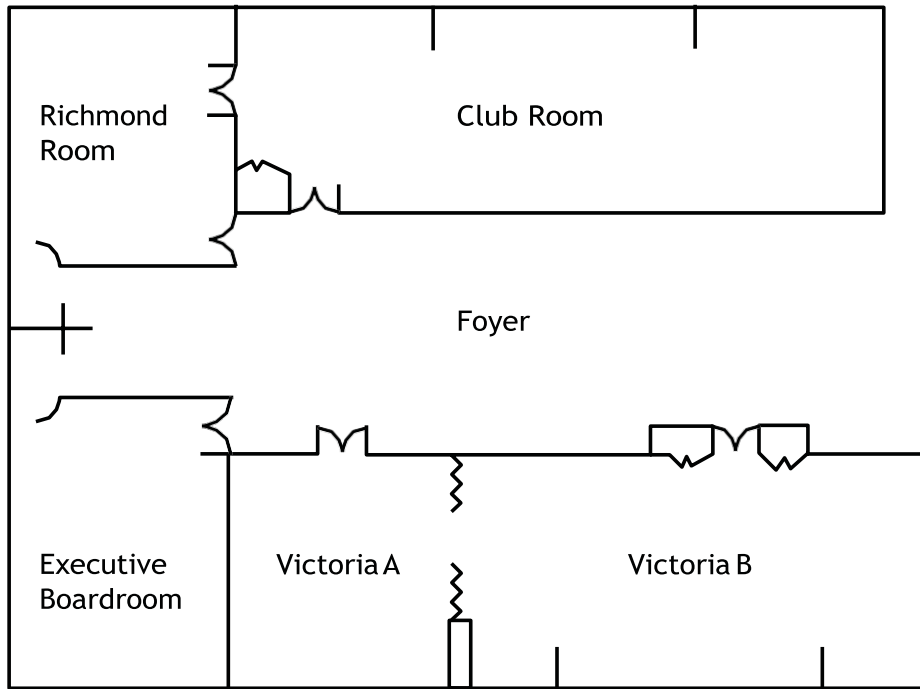

CAMBRIDGE SUITES TORONTO

MEETING ROOMS

Seating

Room	Dimensions		Seating Options						
	Dimensions	Area Sq. ft.	Reception	Dining	Theatre Style	Class Room	Board Room	U Shape	Hollow Square
Victoria Room	60' x 20'	981	70	56	60	24	20	17	n/a
Executive Boardroom	25' x 16'	419	n/a	n/a	n/a	n/a	10	n/a	n/a
Richmond Room	25' x 15'	428	16	16	20	12	10	n/a	n/a
Club Room	52' x 19'	1040	50	24	n/a	n/a	14	n/a	12